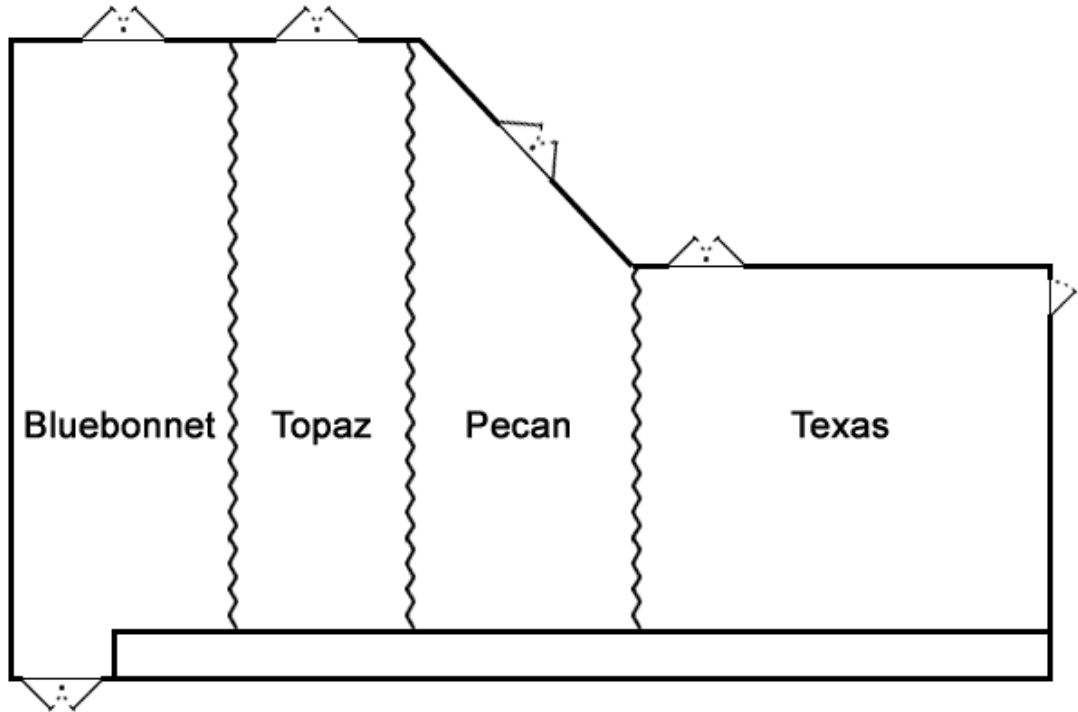

Hotel Information - Meetings and Conferences

[< Back](#)

Best Western Palm Aire Motor Inn & Suites

Check Rates & Availability

Address:

415 S International Boulevard, Weslaco, Texas, 78596,
US
Phone: 956-969-2411 Fax: 956-969-2211

Each Best Western® hotel is independently owned and operated. © 2002-2009 Best Western International, Inc. All rights reserved.

Room	Theatre	Classroom	Banquet	Board	U-style
Bluebonnet	140	70	100	72	56
Topaz	115	30	70	64	52
Pecan	100	60	60	48	40
Texas	190	90	100	64	48
V.I.P.	80	40	40	38	30

Room	Dimensions	Square Ft.	Ceiling Height
Bluebonnet	60" x 20"	1200	10"
Topaz	54" x 17"	918	10"
Pecan	54" x 22"	902	10"
Texas	38" x 19"	1482	12"
V.I.P.	30" x 19"	570	10"